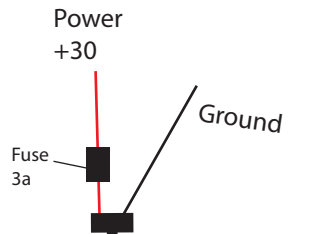

10" Monitor 90459
7" Monitor 90461

White = Cam1
Blue = Cam2
Green = Cam3 / Supertrigger
Brown = Cam4
Yellow = Split